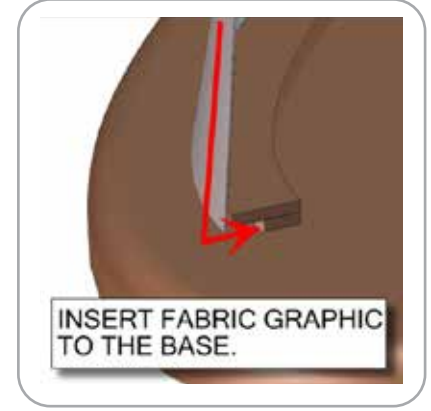

additional information:

Graphic material:
Dye-sublimated fabric

Top/Base finishes:

www.display-setup-animations.com

Parts Included		
Part Label	Qty	Part Code
5/16-18 WING NUT	x12	5-16-18 WING NUT
5/16-18 X 1.25" STEEL STUD	x3	5_16_18 X 1.25 STUD
5/16-18 X 2" STEEL STUD	x3	5_16_18 X 2 STUD
900MM LENGTH OF TRILOK TRUSS	x1	TRI30-COUNTER
BULLET BASE	x1	W-04-C-BASE
BULLET FABRIC GRAPHIC	x1	W-04-C-G
BULLET TOP	x1	W-04-C-TOP

STEP 1: ATTACH BASE

STEP 2: ATTACH GRAPHIC

STEP 3: ATTACH TOP

STEP 4: ATTACH GRAPHIC