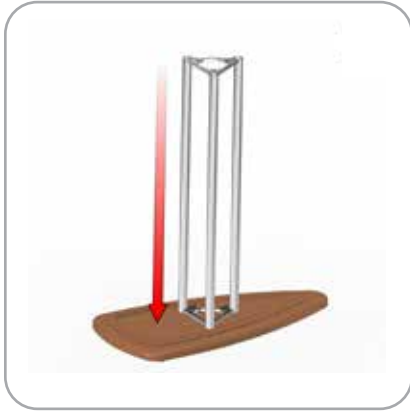

additional information:

Graphic material:
Dye-sublimated fabric

Top/Base finishes:

www.display-setup-animations.com

Parts Included		
Part Label	Qty	Part Code
5/16-18 WING NUT	x12	5-16-18 WING NUT
5/16-18 X 1.25" STEEL STUD	x3	5_16_18 X 1.25 STUD
5/16-18 X 2" STEEL STUD	x3	5_16_18 X 2 STUD
900MM LENGTH OF TRILOK TRUSS	x1	TRI30-COUNTER
BULLET BASE	x1	W-04-C-BASE
BULLET FABRIC GRAPHIC	x1	W-04-C-G
BULLET TOP	x1	W-04-C-TOP

STEP 1: ATTACH BASE

STEP 2: ATTACH GRAPHIC

STEP 3: ATTACH TOP

STEP 4: ATTACH GRAPHIC