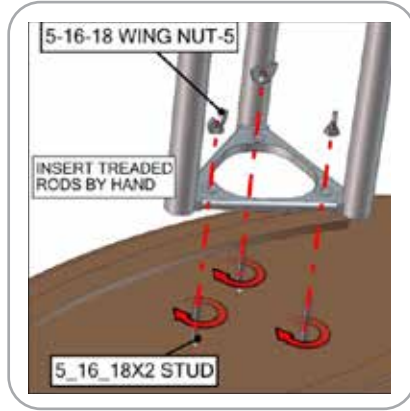

dimensions:

Hardware	Graphic
<p>Assembled unit: 46" w x 38" h x 20" d 1168mm(w) x 970mm(h) x 508mm(d)</p> <p>Approximate kit weight (includes graphic): 53 lbs / 24 kgs</p>	<p>Refer to related graphic template for more information.</p> <p>Visit: www.exhibitors-handbook.com/graphic-templates</p>
<p>Shipping</p> <p>Shipping dimensions: One OCH2 case: 50" l x 30" w x 15" h</p> <p>Approximate shipping weight (kit and case): 83 lbs / 37.6 kgs</p>	

additional information:

Graphic material:
Dye-sublimated fabric

Top/Base finishes:

www.display-setup-animations.com

Parts Included		
Part Label	Qty	Part Code
5/16-18 WING NUT	x12	5-16-18 WING NUT
5/16-18 X 1.25" STEEL STUD	x3	5_16_18 X 1.25 STUD
5/16-18 X 2" STEEL STUD	x3	5_16_18 X 2 STUD
900MM LENGTH OF TRILOK TRUSS	x1	TRI30-COUNTER
BULLET BASE	x1	W-04-C-BASE
BULLET FABRIC GRAPHIC	x1	W-04-C-G
BULLET TOP	x1	W-04-C-TOP

STEP 1: ATTACH BASE

STEP 2: ATTACH GRAPHIC

STEP 3: ATTACH TOP

STEP 4: ATTACH GRAPHIC