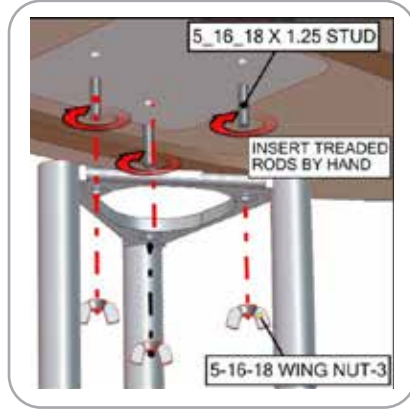

additional information:

Graphic material:
Dye-sublimated fabric

Top/Base finishes:

www.display-setup-animations.com

Parts Included		
Part Label	Qty	Part Code
5/16-18 WING NUT	x12	5-16-18 WING NUT
5/16-18 X 1.25" STEEL STUD	x3	5_16_18 X 1.25 STUD
5/16-18 X 2" STEEL STUD	x3	5_16_18 X 2 STUD
900MM LENGTH OF TRILOK TRUSS	x1	TRI30-COUNTER
BULLET BASE	x1	W-04-C-BASE
BULLET FABRIC GRAPHIC	x1	W-04-C-G
BULLET TOP	x1	W-04-C-TOP

STEP 1: ATTACH BASE

STEP 2: ATTACH GRAPHIC

STEP 3: ATTACH TOP

STEP 4: ATTACH GRAPHIC