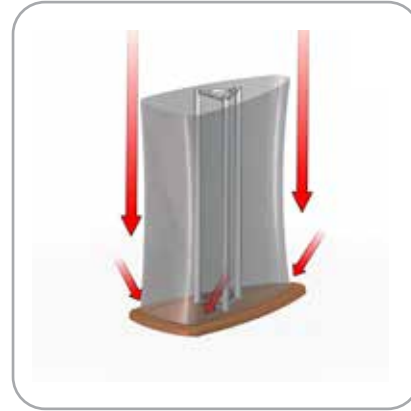

dimensions:

Hardware	Graphic
<p>Assembled unit: 46" w x 38" h x 20" d 1168mm(w) x 970mm(h) x 508mm(d)</p> <p>Approximate kit weight (includes graphic): 53 lbs / 24 kgs</p>	<p>Refer to related graphic template for more information.</p> <p>Visit: www.exhibitors-handbook.com/graphic-templates</p>
<p>Shipping</p> <p>Shipping dimensions: One OCH2 case: 50" l x 30" w x 15" h</p> <p>Approximate shipping weight (kit and case): 83 lbs / 37.6 kgs</p>	

additional information:

Graphic material:
Dye-sublimated fabric

Top/Base finishes:

www.display-setup-animations.com

Parts Included		
Part Label	Qty	Part Code
5/16-18 WING NUT	x12	5-16-18 WING NUT
5/16-18 X 1.25" STEEL STUD	x3	5_16_18 X 1.25 STUD
5/16-18 X 2" STEEL STUD	x3	5_16_18 X 2 STUD
900MM LENGTH OF TRILOK TRUSS	x1	TRI30-COUNTER
BULLET BASE	x1	W-04-C-BASE
BULLET FABRIC GRAPHIC	x1	W-04-C-G
BULLET TOP	x1	W-04-C-TOP

STEP 1: ATTACH BASE

STEP 2: ATTACH GRAPHIC

STEP 3: ATTACH TOP

STEP 4: ATTACH GRAPHIC